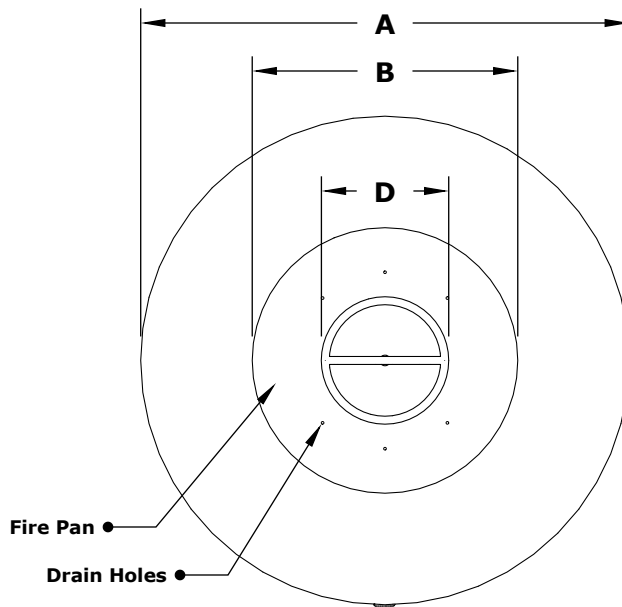

## LOW PROFILE UNITS - NO DOORS

**ISOMETRIC VIEW**

**TOP VIEW**

**RIGHT SIDE VIEW**

**FRONT SIDE VIEW**

SKU	A	B	C	D	BTU
OPT-FL3015	30"	22"	15"	12"	65,000
OPT-FL42	42"	25"	12"	12"	65,000
OPT-FL3015EKIT	30"	22"	15"	12"	65,000
OPT-FL42EKIT	42"	25"	12"	12"	65,000

Fire Pit Material: GFRC Concrete  
 Pan Material: 304 Stainless Steel  
 Burner Material: 304 Stainless Steel

**Match Lit Unit Includes:** Pan, Burner, Gas Orifice, Gas Hoses, Key Valve, Turn Key

**110V Ignition Unit Includes:** Pan, Burner, Gas Orifice, Gas Hoses, Key Valve, Key, Plug & Play Electronic Valve, Pilot Igniter.