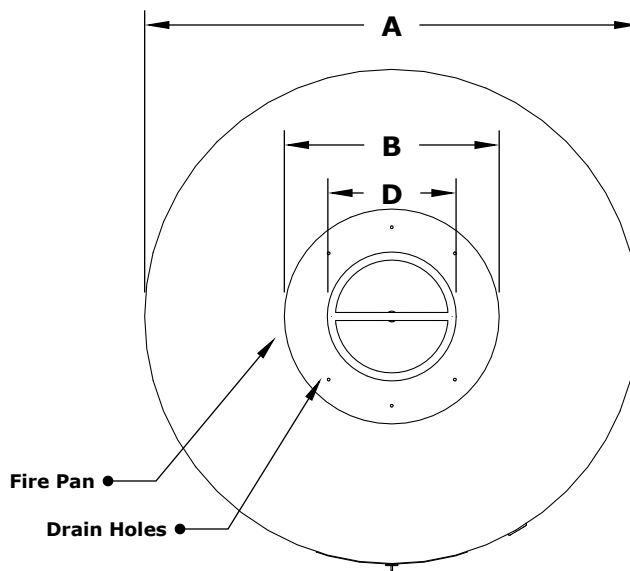

FLORENCE CONCRETE FIRE PIT UNITS WITH PROPANE TANK STORAGE

ISOMETRIC VIEW

TOP VIEW

SKU	A	B	C	D	BTU
OPT-FL4224	42"	25"	24	12"	65,000
OPT-FL4620	46"	20"	20"	12"	65,000
OPT-FL54	54"	30"	20"	12"	65,000
OPT-FL72	72"	48"	20"	18"	65,000
OPT-FL4224EKIT	42"	25"	24	12"	65,000
OPT-FL4620EKIT	46"	20"	20"	12"	65,000
OPT-FL54EKIT	54"	30"	20"	12"	65,000
OPT-FL72EKIT	72"	48"	20"	18"	65,000

Fire Pit Material: GFRC Concrete
Pan Material: 304 Stainless Steel
Burner Material: 304 Stainless Steel

Match Lit Unit Includes: Pan, Burner, Gas Orifice, Gas Hoses, Key Valve, Turn Key

110V Ignition Unit Includes: Pan, Burner, Gas Orifice, Gas Hoses, Key Valve, Key, Plug & Play Electronic Valve, Pilot Igniter.

110V ELECTRONIC IGNITION
ANSI Z21.97-(2017) / CSA 2.41-(2017)