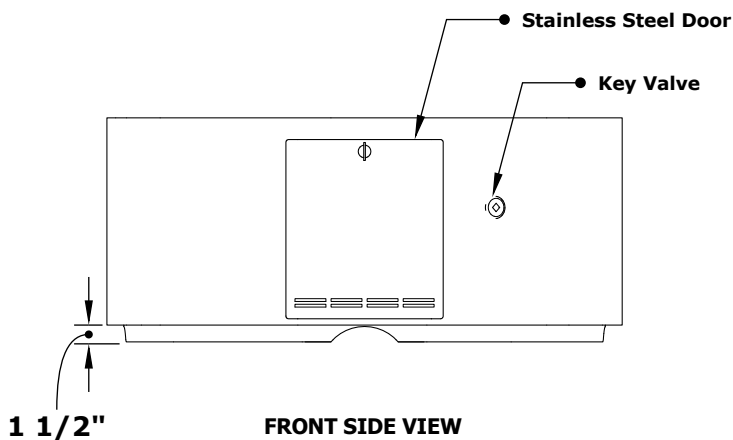

FRONT SIDE VIEW

SKU	A	B	C	D	BTU
OPT-FL4224	42"	25"	24	12"	65,000
OPT-FL4620	46"	20"	20"	12"	65,000
OPT-FL54	54"	30"	20"	12"	65,000
OPT-FL72	72"	48"	20"	18"	65,000
OPT-FL4224EKIT	42"	25"	24	12"	65,000
OPT-FL4620EKIT	46"	20"	20"	12"	65,000
OPT-FL54EKIT	54"	30"	20"	12"	65,000
OPT-FL72EKIT	72"	48"	20"	18"	65,000

Fire Pit Material: GFRC Concrete
Pan Material: 304 Stainless Steel
Burner Material: 304 Stainless Steel

Match Lit Unit Includes: Pan, Burner, Gas Orifice, Gas Hoses, Key Valve, Turn Key

110V Ignition Unit Includes: Pan, Burner, Gas Orifice, Gas Hoses, Key Valve, Key, Plug & Play Electronic Valve, Pilot Igniter.

110V ELECTRONIC IGNITION
ANSI Z21.97-(2017) / CSA 2.41-(2017)