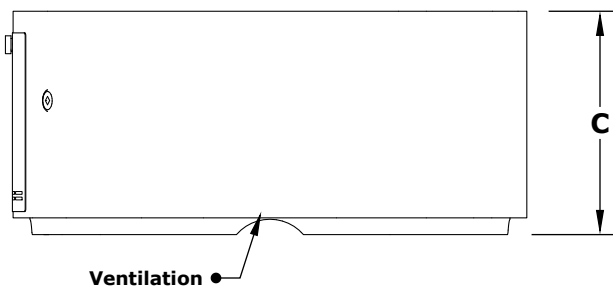

RIGHT SIDE VIEW